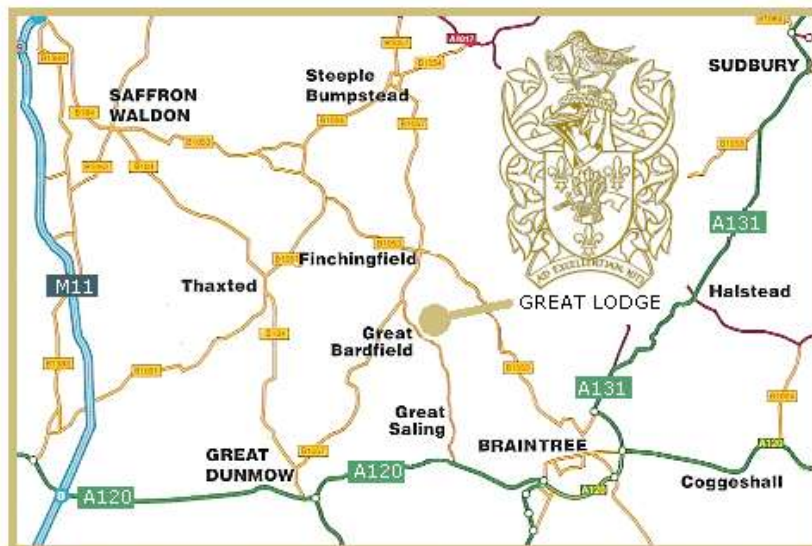

## *TOPLESS LADIES CHARITY CAR "RALLY"* *20TH JUNE 2010*

**All proceeds in support of the Cleft Palate charity**

**A fun day out for lady drivers & navigators in any open topped vehicle through the delightful country lanes of North Essex. The rally will cover a course of approximately 50 miles, taking in the sights of some of the county's most beautiful towns and villages collecting unusual and fun items of interest along the way. The event will be followed by prize giving and BBQ for participants, friends and supporters.**